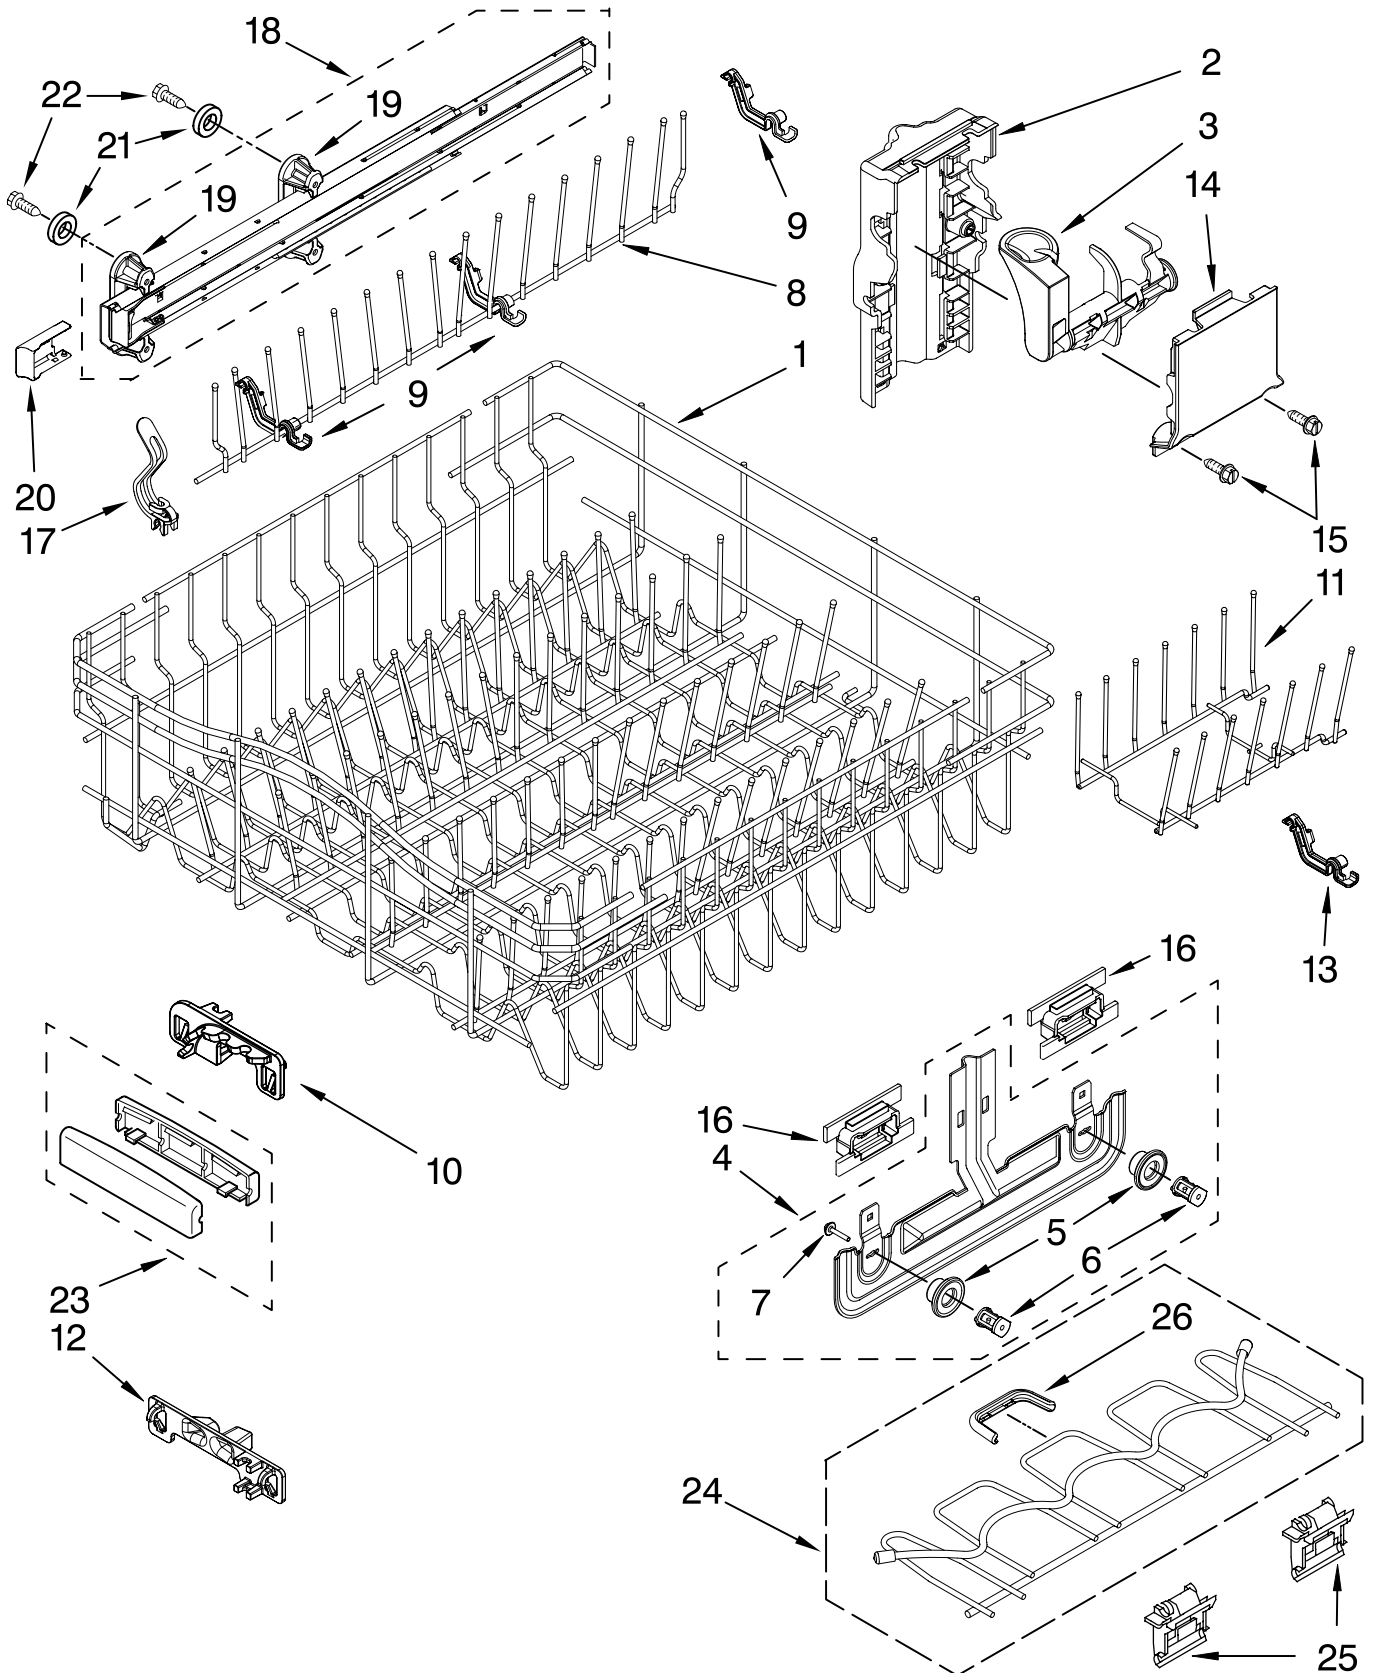

UPPER RACK AND TRACK PARTS

For Models: KUDU03STBL2, KUDU03STWH2, KUDU03STSS2

(Black)

(White)

(Stainless)

FOR ORDERING INFORMATION REFER TO PARTS PRICE LIST

UPPER RACK AND TRACK PARTS

For Models: KUDU03STBL2, KUDU03STWH2, KUDU03STSS2

(Black)

(White)

(Stainless)

Illus. No.	Part No.	DESCRIPTION
1	8561731	Dishrack, Upper
2	W10082839	Housing, Adjuster
3		Actuator, Adjuster
	W10077838	Right Hand
	W10077839	Left Hand
4	8268653	Adjuster Assembly
5	8270138	Wheel
6	8268703	Axel, Adjuster
7	8281156	Screw
8	8562030	Tine Row
9	W10082853	Clip, Pivot
10	8539103	Positioner, Multi
11	8539149	Insert, Fold Down Tines
12	8539102	Positioner, Dual
13	8539148	Clip, Insert Tines
14	W10082840	Cover, Adjuster
15	9741232	Retainer
16	W10082834	Positioner, Arm
17	W10077844	Clip, No-Flip
18		Track, Assembly
	W10077852	Right Hand
	W10077851	Left Hand (Also Order Item 21)
19	W10077876	Mount, Track (Also Order Item 21)
20		Stop, Track
	W10077848	Right
	W10077847	Left
21	9743002	Gasket, Bracket Mounting
22	3400072	Screw
23	8539110	Handle, Dishrack
24	W10077958	Cupshelf Assembly
25	8562026	Clip, Cupshelf
26	W10077843	Indicator, Cupshelf

FOR ORDERING INFORMATION REFER TO PARTS PRICE LIST